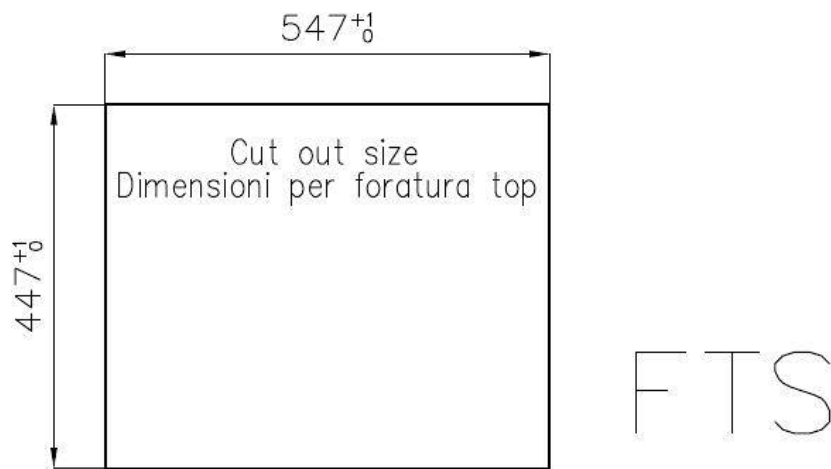

Drainer No

Width 56 cm

Bowl dimension 500x400mm

Number of bowls 1 bowl

Waste fitting 3,5" drain

FEATURES

Diamond-shape bottom The draining of water is an important feature in a sink, and it's always taken good care of in Foster products. In the bent-welded sinks, which would have a flat bottom, the proper draining is guaranteed by the elegant beveling, which helps the water flow.

Squared bowls - 0/9 radius The square bowls of Foster have perfectly squared vertical edges, while those on the bottom have a small radius of 9 mm that facilitates cleaning operations.

Perimetral overflow The overflow is always a security on the Foster sinks that prevents the overflow of water in case of oversights. The perimeter drain solution improves aesthetics thanks to its square and essential shape.

Deep bowls This bowls reach an important depth, over 20 cm, thanks to the advanced production technology, that can be offer great capieny and practicity in all the washing operations.

TECHNICAL DATA

Lavello serie Quadra cod. 1215/050