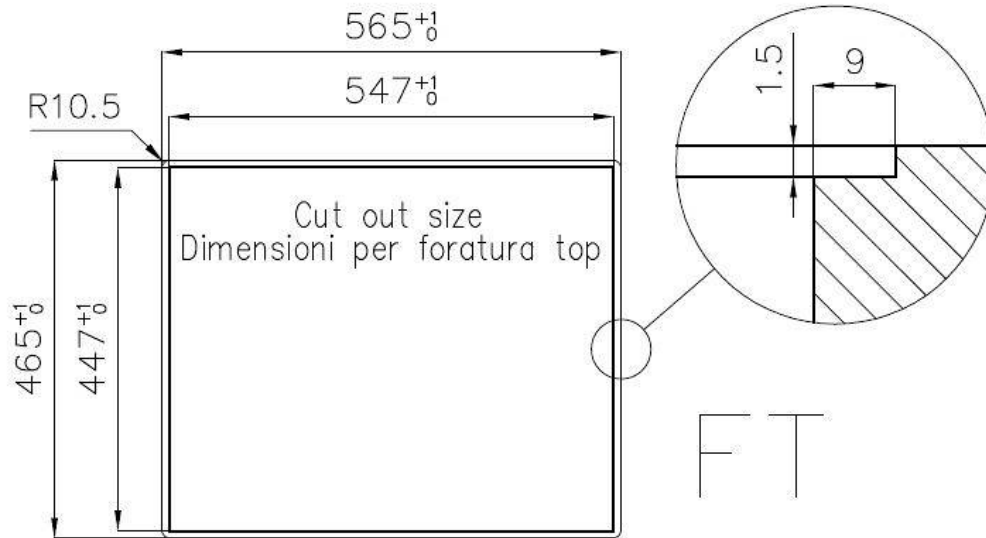

Drainer No

Width 56 cm

Bowl dimension 500x400mm

Number of bowls 1 bowl

Waste fitting 3,5" drain

FEATURES

Diamond-shape bottom The draining of water is an important feature in a sink, and it's always taken good care of in Foster products. In the bent-welded sinks, which would have a flat bottom, the proper draining is guaranteed by the elegant beveling, which helps the water flow.

Squared bowls - 0/9 radius The square bowls of Foster have perfectly squared vertical edges, while those on the bottom have a small radius of 9 mm that facilitates cleaning operations.

Perimetral overflow The overflow is always a security on the Foster sinks that prevents the overflow of water in case of oversights. The perimeter drain solution improves aesthetics thanks to its square and essential shape.

Deep bowls This bowls reach an important depth, over 20 cm, thanks to the advanced production technology, that can be offer great capieny and practicity in all the washing operations.

TECHNICAL DATA

Lavello serie Quadra cod. 1215/050