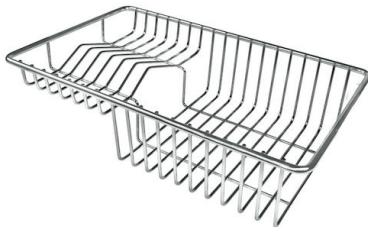

Drainer No

Width 56 cm

Bowl dimension 500x400mm

Number of bowls 1 bowl

Waste fitting 3,5" drain

FEATURES

Diamond-shape bottom The draining of water is an important feature in a sink, and it's always taken good care of in Foster products. In the bent-welded sinks, which would have a flat bottom, the proper draining is guaranteed by the elegant beveling, which helps the water flow.

Deep bowls This bowls reach an important depth, over 20 cm, thanks to the advanced production technology, that can be offer great capieny and practicity in all the washing operations.

TECHNICAL DATA

Lavello serie Quadra cod. 1215/050

OPTIONAL ACCESSORIES

Cestello inox
8612 000

Glass chopping board
8631 300

HPDE Chopping board
8657 001

HPDE Twin chopping board
8644 101

Stainless steel colander
8154 000

Stainless steel plate rack
8100 154

Stainless steel plate rack
8100 303

* only in combination with the accessory
8644 101

Stainless steel plate rack
8100 201

White bowl
8153 100

**Graters kit with ring-holder and
food collection tray**

8159 101