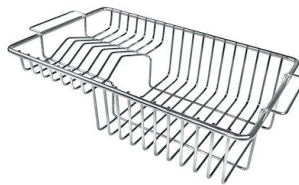

Deep bowls This bowls reach an important depth, over 20 cm, thanks to the advanced production technology, that can be offer great capieny and practicity in all the washing operations.

TECHNICAL DATA

Lavello serie Quadra cod. 1215/050

OPTIONAL ACCESSORIES

Cestello inox
8612 000

Glass chopping board
8631 300

HPDE Chopping board
8657 001

HPDE Twin chopping board
8644 101

Stainless steel colander
8154 000

Stainless steel plate rack
8100 154

Stainless steel plate rack
8100 303

* only in combination with the accessory
8644 101

Stainless steel plate rack
8100 201

White bowl
8153 100

**Graters kit with ring-holder and
food collection tray**

8159 101